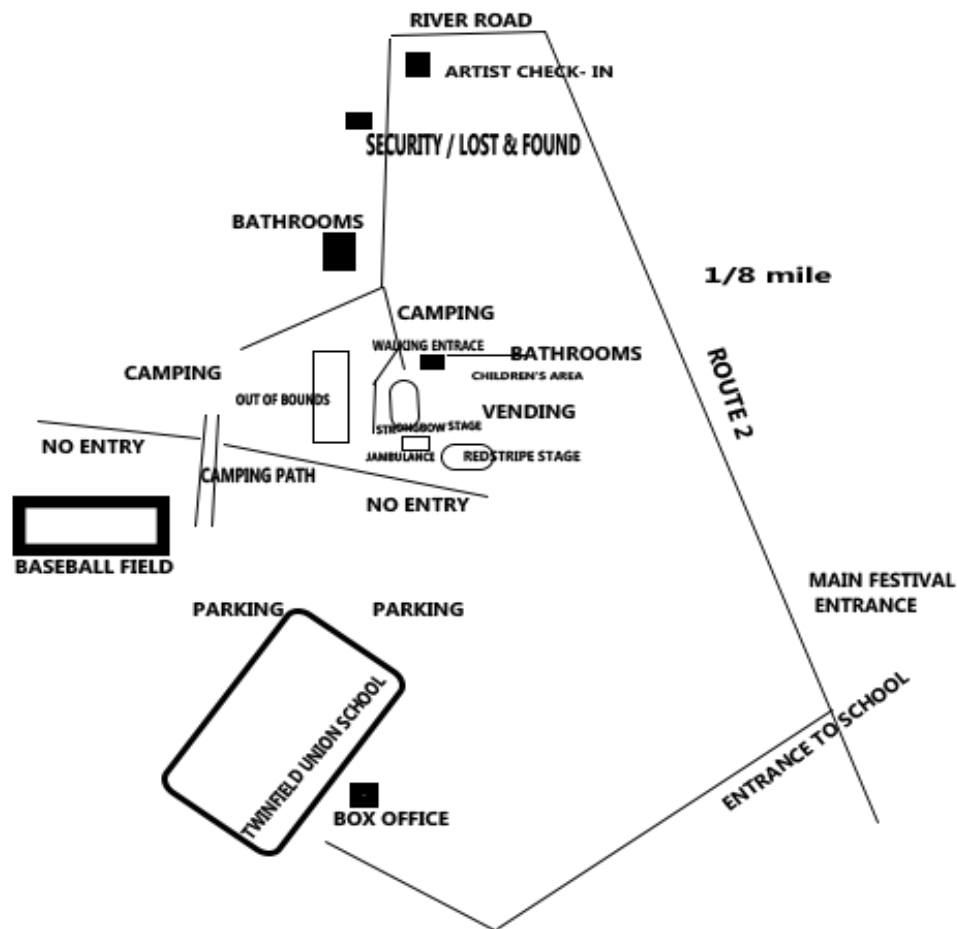

## JAMBULANCE STAGE

FRIDAY 6/9

6:15PM - THE TRICHOMES  
8PM - THE AEROLITES

SATURDAY 6/10

10:45AM - THE RENEGADE GROOVE  
4:30PM - PEOPLE LIKE YOU

Onion River Campground

CHILDREN'S AREA IS OPEN 10AM - 7PM SATURDAY - FACE PAINTING, BOUNCE HOUSE  
SCAVENGER HUNTS, ARTS & CRAFTS